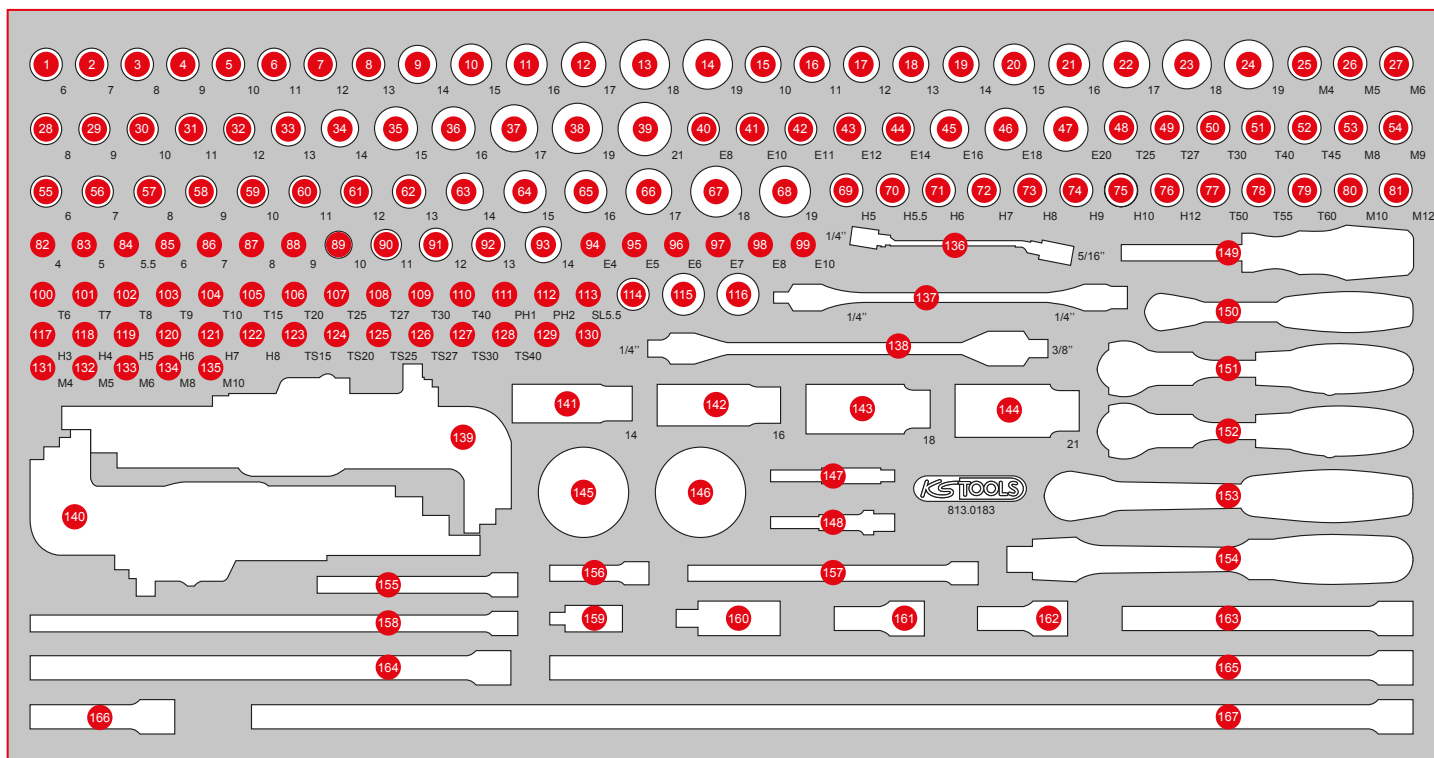

813.0183

L 1/4" + 3/8" Socket spanner set

519,^{EUR}-

183

755 x 398 P25

| Pos. | Code | Description | pcs | Pos. | Code | Description | pcs | Pos. | Code | Description | pcs |
|------|----------|---------------------------------------|-----|------|----------|----------------------------------|-----|------|-----------|-----------------------------------|-----|
| 1 | 917.4831 | 3/8" 12 Point socket, deep, 6 mm | 1 | 31 | 911.3984 | 3/8" 12 Point socket, 11 mm | 1 | 61 | 917.3812 | 3/8" Hexagonal socket, 12 mm | 1 |
| 2 | 917.4832 | 3/8" 12 Point socket, deep, 7 mm | 1 | 32 | 911.3985 | 3/8" 12 Point socket, 12 mm | 1 | 62 | 917.3813 | 3/8" Hexagonal socket, 13 mm | 1 |
| 3 | 917.3855 | 3/8" 12 Point socket, deep, 8 mm | 1 | 33 | 911.3986 | 3/8" 12 Point socket, 13 mm | 1 | 63 | 917.3814 | 3/8" Hexagonal socket, 14 mm | 1 |
| 4 | 917.3856 | 3/8" 12 Point socket, deep, 9 mm | 1 | 34 | 911.3987 | 3/8" 12 Point socket, 14 mm | 1 | 64 | 917.3815 | 3/8" Hexagonal socket, 15 mm | 1 |
| 5 | 917.3970 | 3/8" 12 Point socket, deep, 10 mm | 1 | 35 | 911.3988 | 3/8" 12 Point socket, 15 mm | 1 | 65 | 917.3816 | 3/8" Hexagonal socket, 16 mm | 1 |
| 6 | 917.3971 | 3/8" 12 Point socket, deep, 11 mm | 1 | 36 | 911.3989 | 3/8" 12 Point socket, 16 mm | 1 | 66 | 917.3817 | 3/8" Hexagonal socket, 17 mm | 1 |
| 7 | 917.3972 | 3/8" 12 Point socket, deep, 12 mm | 1 | 37 | 911.3992 | 3/8" 12 Point socket, 17 mm | 1 | 67 | 917.3818 | 3/8" Hexagonal socket, 18 mm | 1 |
| 8 | 917.3973 | 3/8" 12 Point socket, deep, 13 mm | 1 | 38 | 911.3994 | 3/8" 12 Point socket, 19 mm | 1 | 68 | 917.3819 | 3/8" Hexagonal socket, 19 mm | 1 |
| 9 | 917.3974 | 3/8" 12 Point socket, deep, 14 mm | 1 | 39 | 911.3996 | 3/8" 12 Point socket, 21 mm | 1 | 69 | 911.3865 | 3/8" Bit socket hexagon, 5 mm | 1 |
| 10 | 917.3975 | 3/8" 12 Point socket, deep, 15 mm | 1 | 40 | 911.4342 | 3/8" Torx E Socket, E8 | 1 | 70 | 911.38655 | 3/8" Bit socket hexagon, 5,5 mm | 1 |
| 11 | 917.3976 | 3/8" 12 Point socket, deep, 16 mm | 1 | 41 | 911.4318 | 3/8" Torx E Socket, E10 | 1 | 71 | 911.3866 | 3/8" Bit socket hexagon, 6 mm | 1 |
| 12 | 917.3977 | 3/8" 12 Point socket, deep, 17 mm | 1 | 42 | 911.4319 | 3/8" Torx E Socket, E11 | 1 | 72 | 911.3867 | 3/8" Bit socket hexagon, 7 mm | 1 |
| 13 | 917.3978 | 3/8" 12 Point socket, deep, 18 mm | 1 | 43 | 911.4320 | 3/8" Torx E Socket, E12 | 1 | 73 | 911.3868 | 3/8" Bit socket hexagon, 8 mm | 1 |
| 14 | 917.3979 | 3/8" 12 Point socket, deep, 19 mm | 1 | 44 | 911.4321 | 3/8" Torx E Socket, E14 | 1 | 74 | 917.3969 | 3/8" Bit socket hexagon, 9 mm | 1 |
| 15 | 917.4851 | 3/8" 12-edge socket with joint, 10 mm | 1 | 45 | 911.4343 | 3/8" Torx E Socket, E16 | 1 | 75 | 917.3857 | 3/8" Bit socket hexagon, 10 mm | 1 |
| 16 | 917.4852 | 3/8" 12-edge socket with joint, 11 mm | 1 | 46 | 911.4344 | 3/8" Torx E Socket, E18 | 1 | 76 | 911.3862 | 3/8" Bit socket hexagon, 12 mm | 1 |
| 17 | 917.4853 | 3/8" 12-edge socket with joint, 12 mm | 1 | 47 | 911.4345 | 3/8" Torx E Socket, E20 | 1 | 77 | 911.3884 | 3/8" Bit socket Torx, T50 | 1 |
| 18 | 917.4854 | 3/8" 12-edge socket with joint, 13 mm | 1 | 48 | 911.3871 | 3/8" Bit socket Torx, T25 | 1 | 78 | 911.3888 | 3/8" Bit socket Torx, T55 | 1 |
| 19 | 917.4855 | 3/8" 12-edge socket with joint, 14 mm | 1 | 49 | 911.3872 | 3/8" Bit socket Torx, T27 | 1 | 79 | 911.3889 | 3/8" Bit socket Torx, T60 | 1 |
| 20 | 917.4856 | 3/8" 12-edge socket with joint, 15 mm | 1 | 50 | 911.3873 | 3/8" Bit socket Torx, T30 | 1 | 80 | 911.3920 | 3/8" Bit socket spline (XZN), M10 | 1 |
| 21 | 917.4857 | 3/8" 12-edge socket with joint, 16 mm | 1 | 51 | 911.3874 | 3/8" Bit socket Torx, T40 | 1 | 81 | 917.3903 | 3/8" Bit socket spline (XZN), M12 | 1 |
| 22 | 917.4858 | 3/8" 12-edge socket with joint, 17 mm | 1 | 52 | 911.3885 | 3/8" Bit socket Torx, T45 | 1 | 82 | 917.1404 | 1/4" Hexagonal socket, 4 mm | 1 |
| 23 | 917.4859 | 3/8" 12-edge socket with joint, 18 mm | 1 | 53 | 911.3917 | 3/8" Bit socket spline (XZN), M8 | 1 | 83 | 917.1405 | 1/4" Hexagonal socket, 5 mm | 1 |
| 24 | 917.4861 | 3/8" 12-edge socket with joint, 19 mm | 1 | 54 | 917.3901 | 3/8" Bit socket spline (XZN), M9 | 1 | 84 | 917.14055 | 1/4" Hexagonal socket, 5,5 mm | 1 |
| 25 | 911.3918 | 3/8" Bit socket spline (XZN), M4 | 1 | 55 | 917.3806 | 3/8" Hexagonal socket, 6 mm | 1 | 85 | 917.1406 | 1/4" Hexagonal socket, 6 mm | 1 |
| 26 | 911.3915 | 3/8" Bit socket spline (XZN), M5 | 1 | 56 | 917.3807 | 3/8" Hexagonal socket, 7 mm | 1 | 86 | 917.1407 | 1/4" Hexagonal socket, 7 mm | 1 |
| 27 | 911.3916 | 3/8" Bit socket spline (XZN), M6 | 1 | 57 | 917.3808 | 3/8" Hexagonal socket, 8 mm | 1 | 87 | 917.1408 | 1/4" Hexagonal socket, 8 mm | 1 |
| 28 | 911.3981 | 3/8" 12 Point socket, 8 mm | 1 | 58 | 917.3809 | 3/8" Hexagonal socket, 9 mm | 1 | 88 | 917.1409 | 1/4" Hexagonal socket, 9 mm | 1 |
| 29 | 911.3982 | 3/8" 12 Point socket, 9 mm | 1 | 59 | 917.3810 | 3/8" Hexagonal socket, 10 mm | 1 | 89 | 917.1410 | 1/4" Hexagonal socket, 10 mm | 1 |
| 30 | 911.3983 | 3/8" 12 Point socket, 10 mm | 1 | 60 | 917.3811 | 3/8" Hexagonal socket, 11 mm | 1 | 90 | 917.1411 | 1/4" Hexagonal socket, 11 mm | 1 |