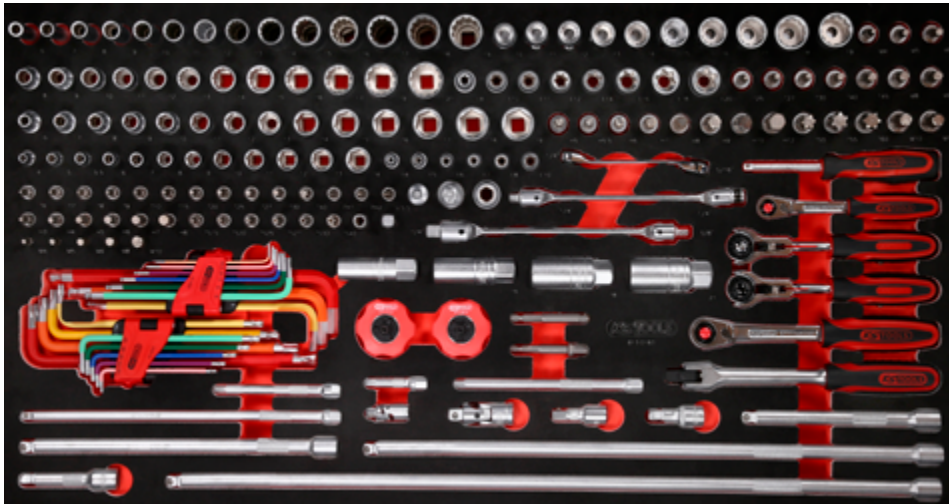

813.0183

L 1/4" + 3/8" Socket spanner set

519,^{EUR}-

183

755 x 398 P25