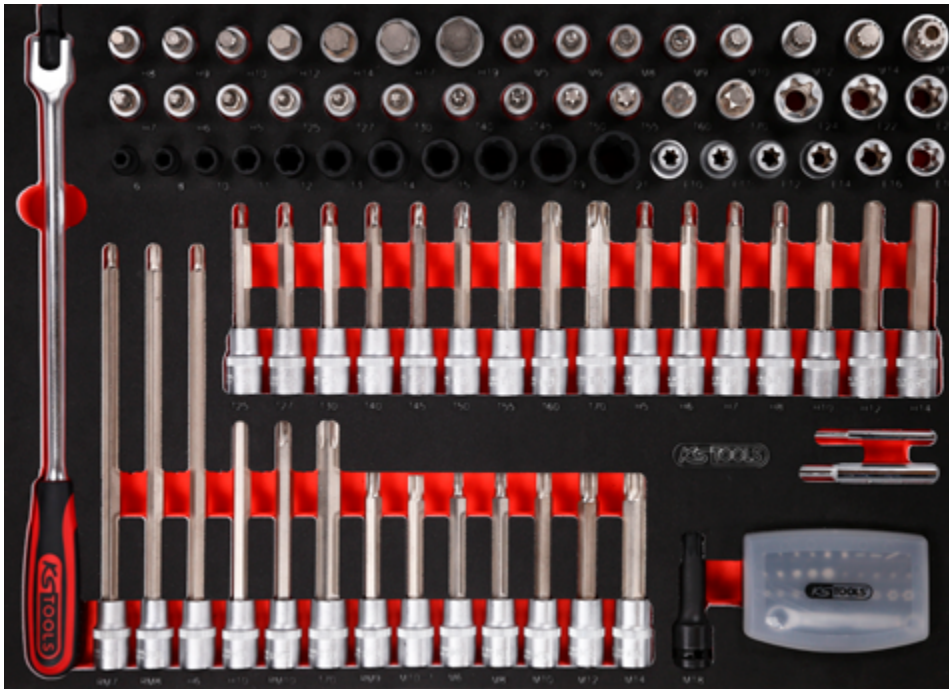

811.1111

M 1/2" Screwdriver bit set

359, ^{EUR}-

568 x 398

Pos.	Code	Description	pcs	Pos.	Code	Description	pcs	Pos.	Code	Description	pcs
1	917.1455	1/2" Flexi head drive handle	1	15	911.1345	1/2" Bit socket spline (XZN), M14, 55 mm	1	28	911.1370	1/2" Bit socket Torx, T70	1
2	911.1308	1/2" Bit socket hexagon, short, 8 mm	1	16	911.1348	1/2" Bit socket spline (XZN) tamperproof, M16, 55 mm	1	29	911.4326	1/2" Torx E Socket, E24	1
3	911.1309	1/2" Bit socket hexagon, short, 9 mm	1	17	911.1307	1/2" Bit socket hexagon, short, 7 mm	1	30	911.4325	1/2" Torx E Socket, E22	1
4	911.1310	1/2" Bit socket hexagon, short, 10 mm	1	18	911.1306	1/2" Bit socket hexagon, short, 6 mm	1	31	911.4324	1/2" Torx E Socket, E20	1
5	911.1312	1/2" Bit socket hexagon, short, 12 mm	1	19	911.1305	1/2" Bit socket hexagon, short, 5 mm	1	32	913.1473	1/4" Spiral profile impact socket, 6 mm	1
6	911.1314	1/2" Bit socket hexagon, short, 14 mm	1	20	911.1362	1/2" Bit socket Torx, T25	1	33	913.1408	1/4" Spiral profile impact socket, 8 mm	1
7	911.1317	1/2" Bit socket hexagon, short, 17 mm	1	21	911.1363	1/2" Bit socket Torx, T27	1	34	913.1410	1/4" Spiral profile impact socket, 10 mm	1
8	911.1319	1/2" Bit socket hexagon, short, 19 mm	1	22	911.1364	1/2" Bit socket Torx, T30	1	35	913.1470	1/4" Spiral profile impact socket, 11 mm	1
9	911.1340	1/2" Bit socket spline (XZN), M5, 55 mm	1	23	911.1365	1/2" Bit socket Torx, T40	1	36	913.1412	1/4" Spiral profile impact socket, 12 mm	1
10	911.1341	1/2" Bit socket spline (XZN), M6, 55 mm	1	24	911.1366	1/2" Bit socket Torx, T45	1	37	913.1468	1/2" Spiral profile impact socket, 13 mm	1
11	911.1342	1/2" Bit socket spline (XZN), M8, 55 mm	1	25	911.1367	1/2" Bit socket Torx, T50	1	38	913.1467	1/2" Spiral profile impact socket, 14 mm	1
12	911.1313	1/2" Bit socket spline (XZN), M9, 55 mm	1	26	911.1368	1/2" Bit socket Torx, T55	1	39	913.1466	1/2" Spiral profile impact socket, 15 mm	1
13	911.1343	1/2" Bit socket spline (XZN), M10, 55 mm	1	27	911.1369	1/2" Bit socket Torx, T60	1	40	913.1465	1/2" Spiral profile impact socket, 17 mm	1
14	911.1344	1/2" Bit socket spline (XZN), M12, 55 mm	1					41	913.1464	1/2" Spiral profile impact socket, 19 mm	1