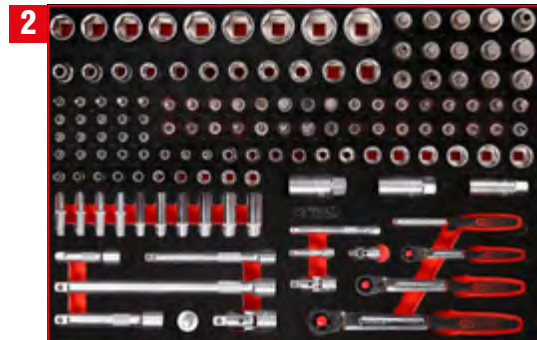

P10 workshop tool trolley set with 366 tools for 6 drawers

810.6366

M

BUNDLE PRICE!

6 x M / 366 pcs

1.849,-^{EUR}

810.6366

Screwdriver set in foam insert

811.0024

For a detailed list of tools, see page 186

1/4" + 3/8" + 1/2" socket spanner set in foam insert

811.0139

For a detailed list of tools, see page 170

1/4" + 3/8" + 1/2" socket spanner set in foam insert

811.0099

For a detailed list of tools, see page 176

Screw spanner set in foam insert

811.1040

For a detailed list of tools, see page 203

Screw spanner set in foam insert

811.0031

For a detailed list of tools, see page 218