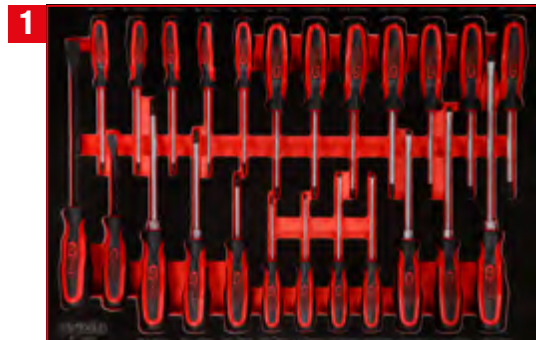

P10 workshop tool trolley set with 366 tools for 6 drawers

810.6366

M

BUNDLE PRICE!

6 x M / 366 pcs

1.849,-^{EUR}

810.6366

Screwdriver set in foam insert

811.0024

For a detailed list of tools, see page 186

1/4" + 3/8" + 1/2" socket spanner set in foam insert

811.0139

For a detailed list of tools, see page 170

1/4" + 3/8" + 1/2" socket spanner set in foam insert